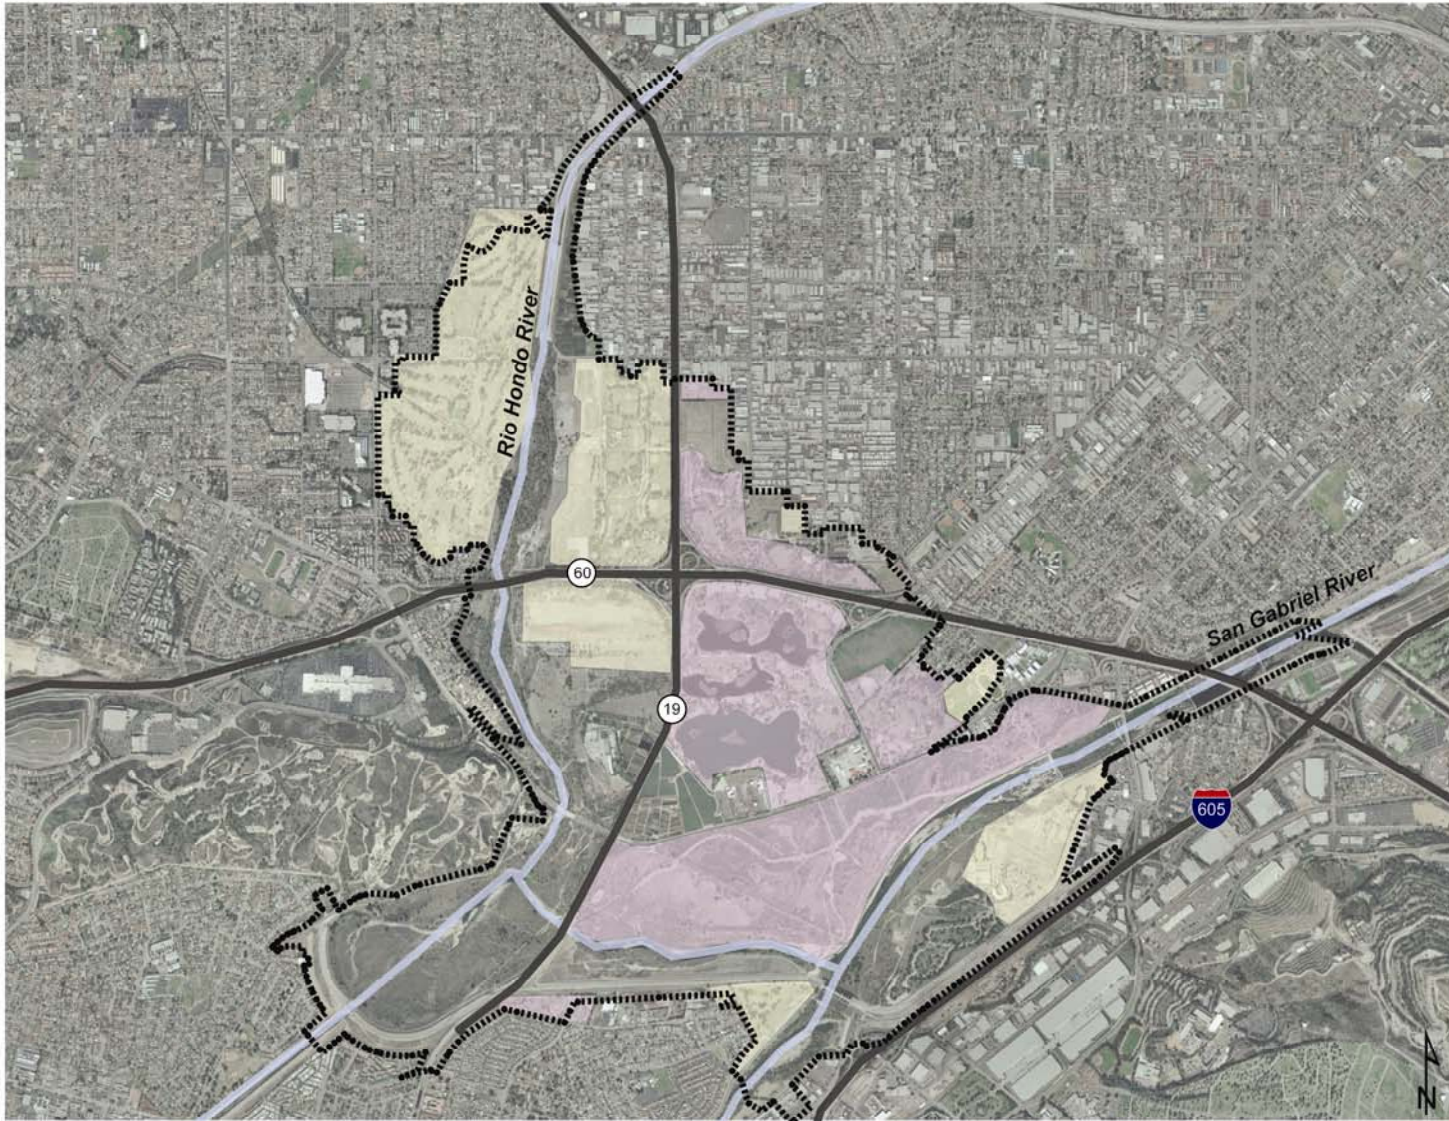

recreation area facilities

Whittier Narrows Recreation Area

Park Use (Active & Passive)

- park facilities (passive)
 - Picnic Area
 - Fishing
 - Nature Preserve
 - Military Museum

- park facilities (active)
 - Golf
 - Soccer
 - Football
 - Baseball
 - Tennis
 - Model Car & Plane
 - Equestrian
 - BMX
 - Rifle Range
 - Archery

Whittier Narrows Recreation Area - Visioning Workshop & Public Meeting #1
10/23/2008

Watershed
Conservation
Authority

w e n k