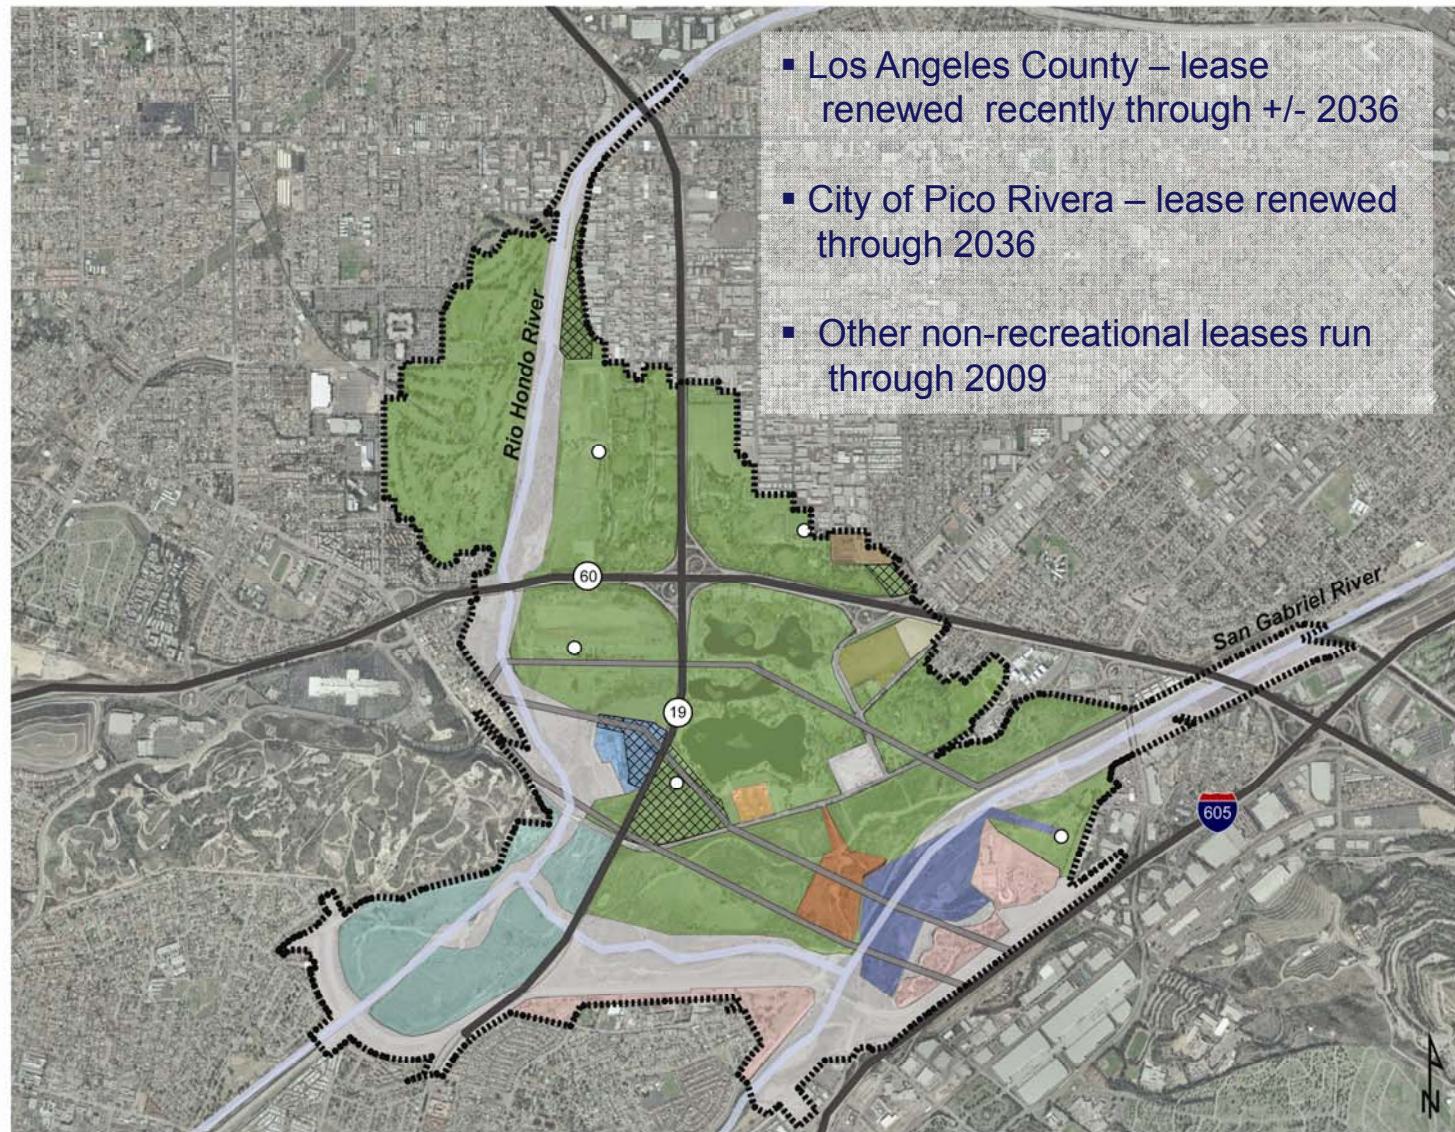

the “leased landscape”

- Los Angeles County – lease renewed recently through +/- 2036
- City of Pico Rivera – lease renewed through 2036
- Other non-recreational leases run through 2009

Whittier Narrows Recreation Area

Ownership & Outgrants

- U.S. Army Corps of Engineers
- LA County Parks and Recreation 1,394 Acres
- Nursery 82 Acres
- City of Pico Rivera 109 Acres
- City of Whittier 37 Acres
- US Govt 0.5 Acres
- Army Reserve 10 Acres
- South El Monte Assoc 21 Acres
- Logistics Terminal Inc. 9 Acres
- W.B. Core Inc. 9 Acres
- Suburban Water Systems 91 Acres
- LA Sanitation Department 26 Acres
- LA County Public Works 199 Acres
- So Cal Edison Co Easement
- Concessions

Whittier Narrows Recreation Area - Visioning Workshop & Public Meeting #1
10/23/2008